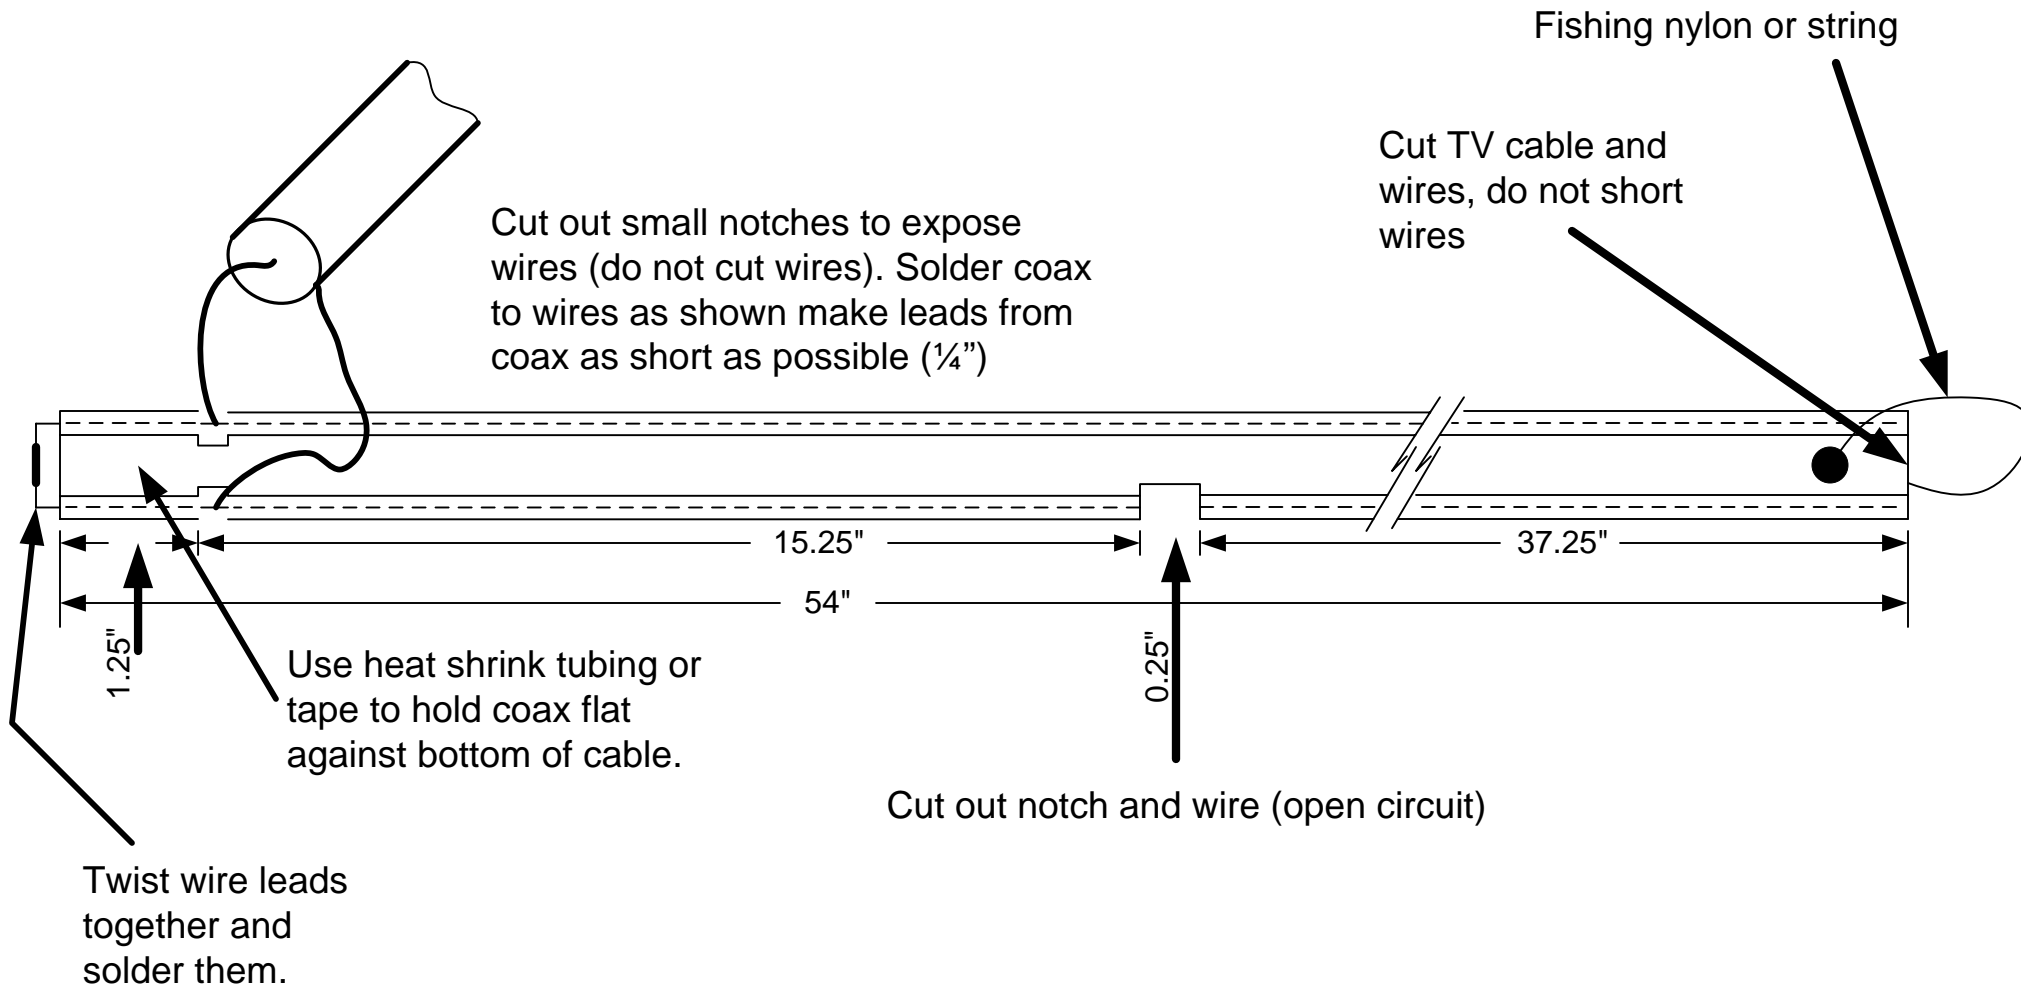

VHF EMERGENCY ANTENNA (144 – 148 MHz)

Total length of coax from cable connection to tip end connector is 72" (Recommended). Use 50 ohm coax mini RG174 or RG58U is okay.

Standard 300 ohm twin-lead cable. (Cheap TV Flat cable) Do not use fancy shielded TV twin-lead.